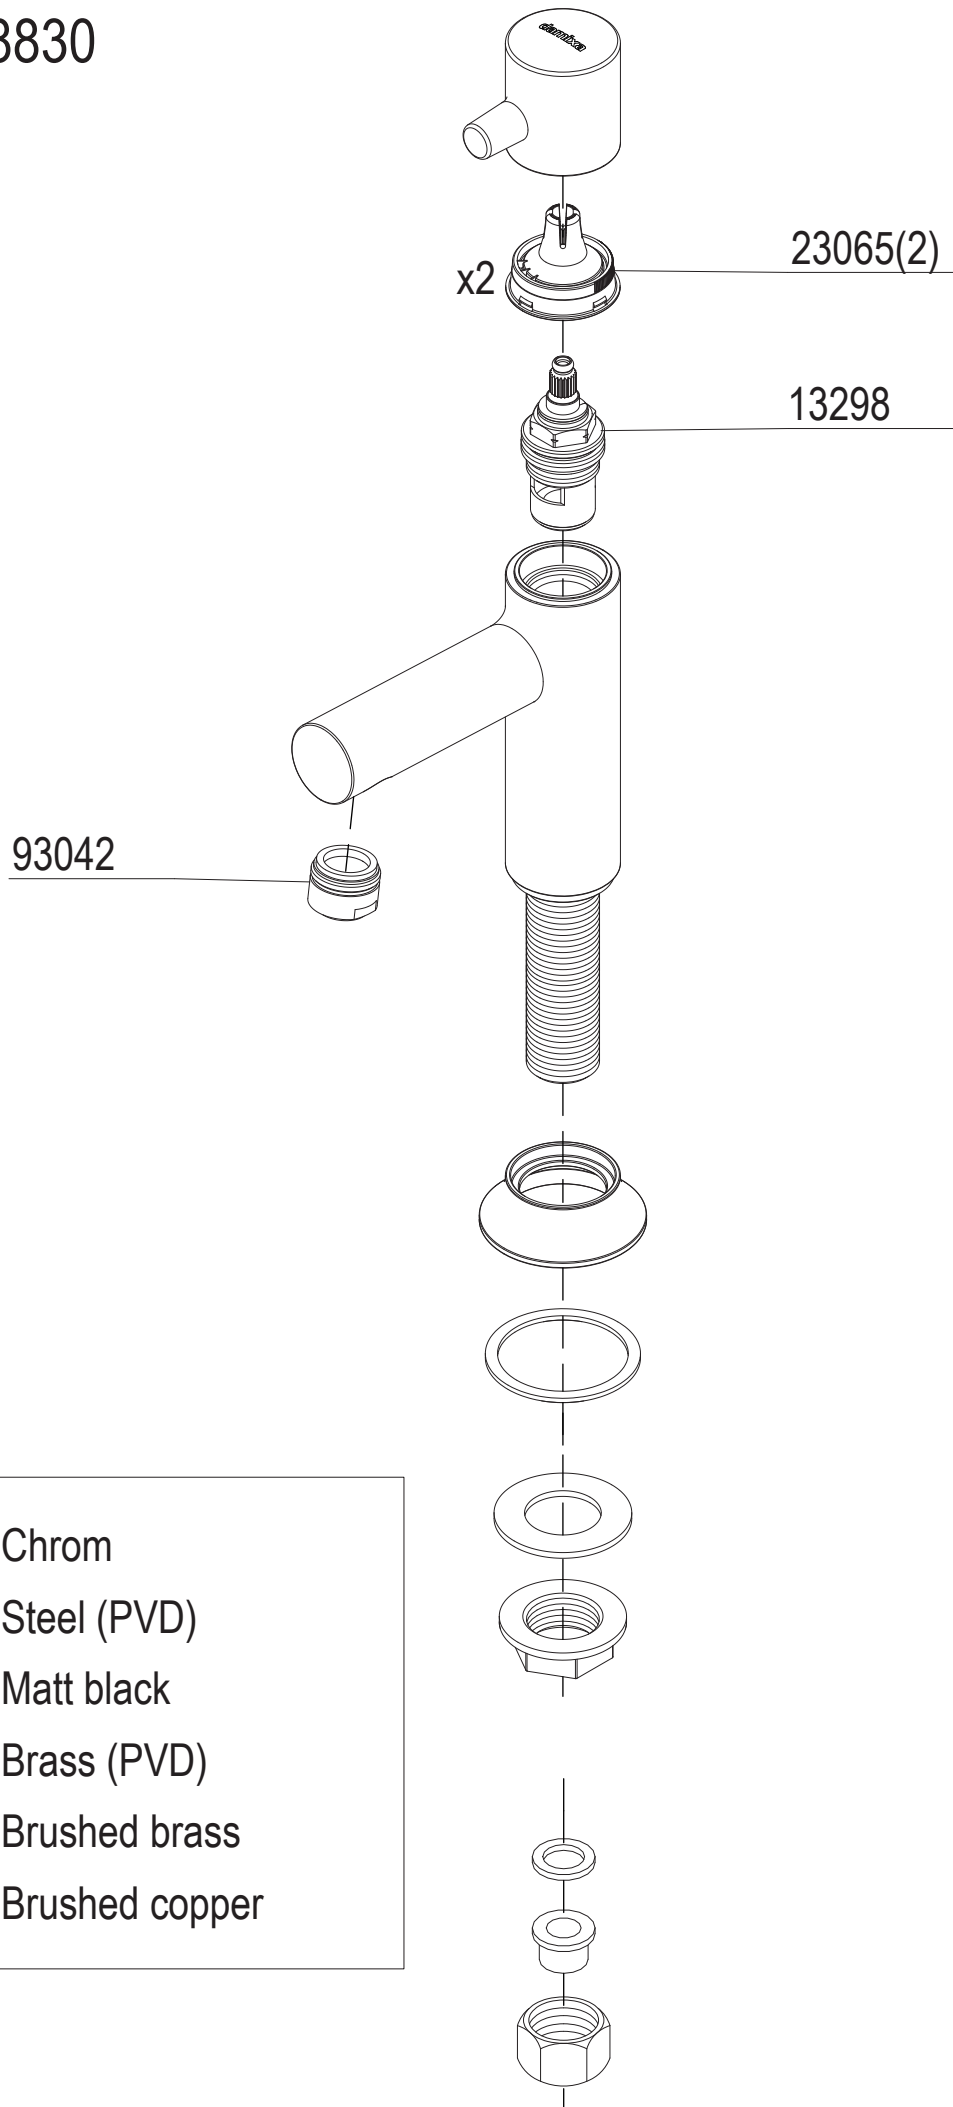

48830

- xxxxx.00 Chrom
- xxxxx.46 Steel (PVD)
- xxxxx.61 Matt black
- xxxxx.77 Brass (PVD)
- xxxxx.79 Brushed brass
- xxxxx.87 Brushed copper