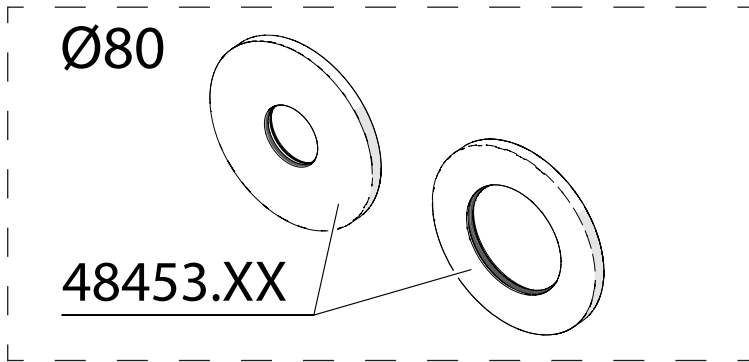

# 14626.xx

- xxxxx.00 Chrome
- xxxxx.46 Steel (PVD)
- xxxxx.61 Matt Black
- xxxxx.77 Polished Brass
- xxxxx.79 Brushed Brass
- xxxxx.87 Brushed Copper

48448.XX (180mm)  
48449.XX (250mm)

93130

03221