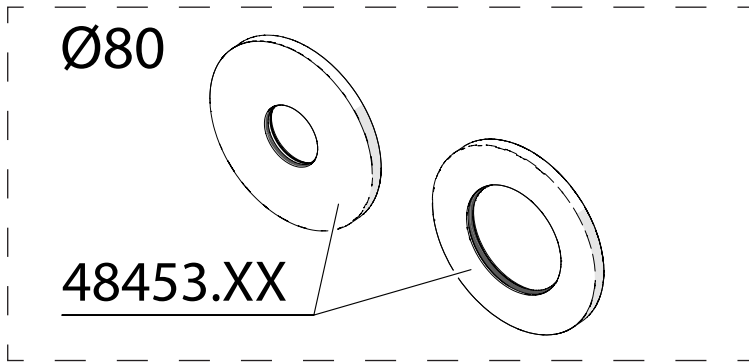

14616.xx

- xxxxx.00 Chrome
- xxxxx.46 Steel (PVD)
- xxxxx.61 Matt Black
- xxxxx.77 Polished Brass
- xxxxx.79 Brushed Brass
- xxxxx.87 Brushed Copper

48448.XX (180mm)
48449.XX (250mm)

93130

03221