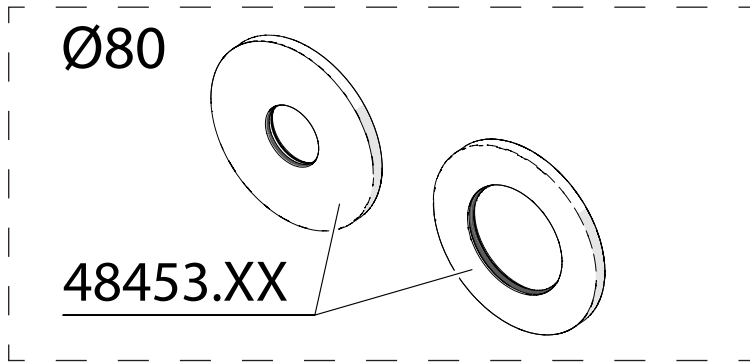

74626.xx

- xxxxx.00 Chrome
- xxxxx.46 Steel (PVD)
- xxxxx.61 Matt Black
- xxxxx.77 Polished Brass
- xxxxx.79 Brushed Brass
- xxxxx.87 Brushed Copper

48448.XX (180mm)
48449.XX (250mm)

93130

03221