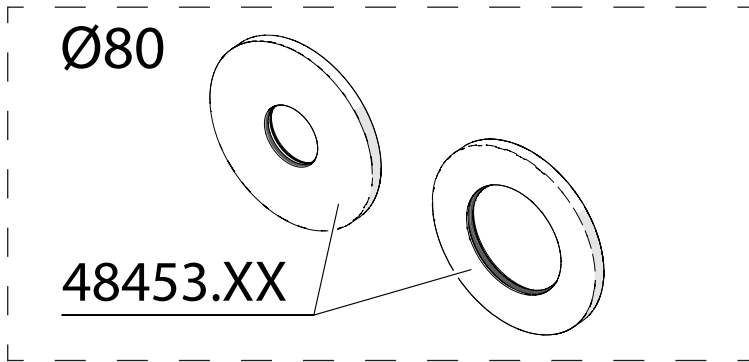

74616.xx

- xxxxx.00 Chrome
- xxxxx.46 Steel (PVD)
- xxxxx.61 Matt Black
- xxxxx.77 Polished Brass
- xxxxx.79 Brushed Brass
- xxxxx.87 Brushed Copper

48448.XX (180mm)
48449.XX (250mm)

93130

03221