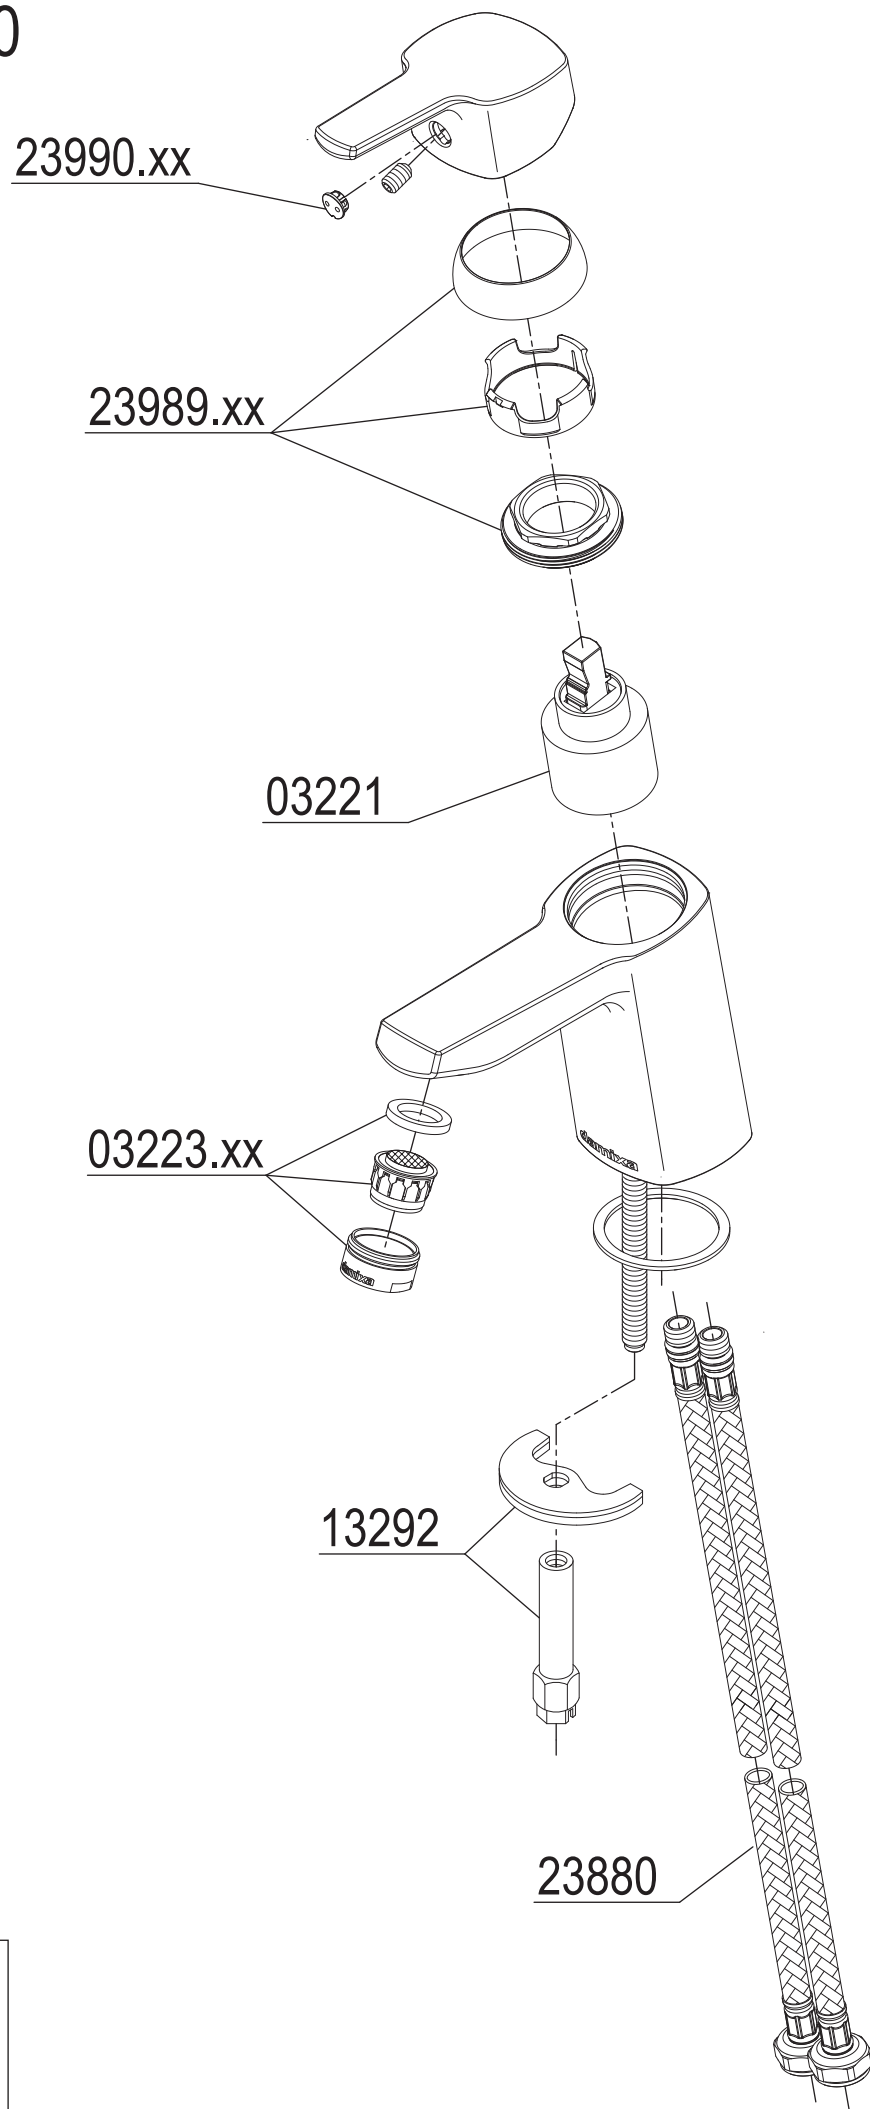

17021/17930

xxxxx.00 Chrom  
xxxxx.46 Steel (PVD)  
xxxxx.61 Matt Black